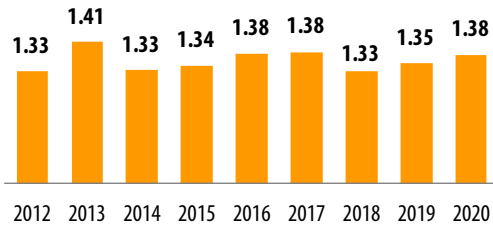

# France

**Banana - France - Monthly retail price**  
(in €/kg | sources: RNM, CIRAD-FruiTrop)

**Banana - France - Annual retail price**  
(in €/kg | sources: RNM, CIRAD-FruiTrop)

**Banana - France - Annual promotional retail price**  
2020: many unlisted weeks  
(in €/kg | sources: RNM, CIRAD-FruiTrop)

**Banana - France - Estimated monthly import price**  
(in €/box | source: CIRAD-FruiTrop)

**Banana - France - Annual import price**  
(in €/box | source: CIRAD-FruiTrop)

# Germany

**Banana - Germany - Monthly retail price**  
**Discount stores** (in €/kg | source: TWMC)

**Banana - Germany - Annual retail price - Discount stores**  
(in €/kg | source: TWMC)

**Banana - Germany - Monthly retail price**  
**excl. discount stores** (in €/kg | source: national authorities)