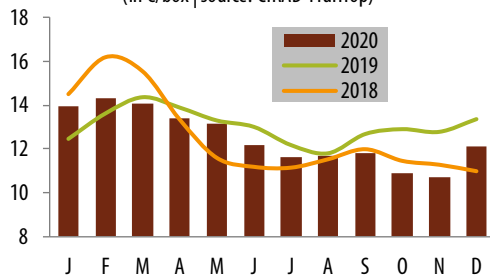

# France

**Banana - France - Monthly retail price**  
(in €/kg | sources: RNM, CIRAD-FruiTrop)

**Banana - France - Annual retail price**  
(in €/kg | sources: RNM, CIRAD-FruiTrop)

**Banana - France - Annual promotional retail price**  
2020: many unlisted weeks  
(in €/kg | sources: RNM, CIRAD-FruiTrop)

**Banana - France - Estimated monthly import price**  
(in €/box | source: CIRAD-FruiTrop)

**Banana - France - Annual import price**  
(in €/box | source: CIRAD-FruiTrop)