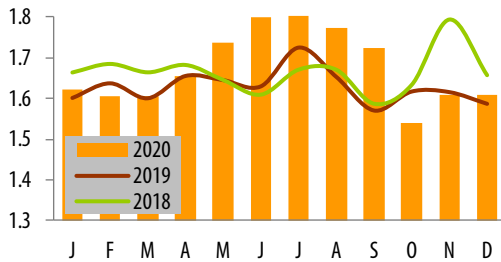

# France

**Banana - France - Monthly retail price**  
(in €/kg | sources: RNM, CIRAD-FruiTrop)

**Banana - France - Annual retail price**  
(in €/kg | sources: RNM, CIRAD-FruiTrop)

**Banana - France - Annual promotional retail price**  
2020: many unlisted weeks  
(in €/kg | sources: RNM, CIRAD-FruiTrop)

**Banana - France - Estimated monthly import price**  
(in €/box | source: CIRAD-FruiTrop)

**Banana - France - Annual import price**  
(in €/box | source: CIRAD-FruiTrop)