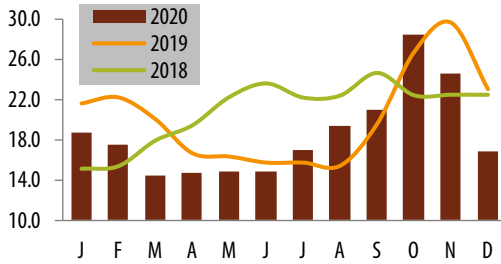

Spain

Canaries banana - Spain - Green price
(in €/box | source: CIRAD-FruiTrop)