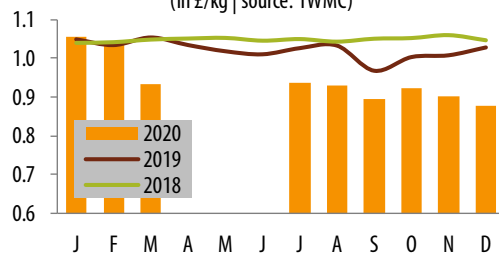

Prepacked banana - UK - Monthly retail price
2020: many unlisted weeks
(in £/kg | source: TWMC)