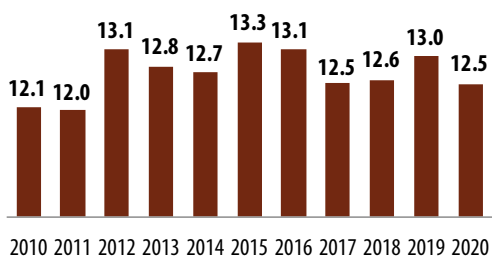

# France

**Banana - France - Monthly retail price**  
(in €/kg | sources: RNM, CIRAD-FruiTrop)

**Banana - France - Annual retail price**  
(in €/kg | sources: RNM, CIRAD-FruiTrop)

**Banana - France - Annual promotional retail price**  
2020: many unlisted weeks  
(in €/kg | sources: RNM, CIRAD-FruiTrop)

**Banana - France - Estimated monthly import price**  
(in €/box | source: CIRAD-FruiTrop)

**Banana - France - Annual import price**  
(in €/box | source: CIRAD-FruiTrop)