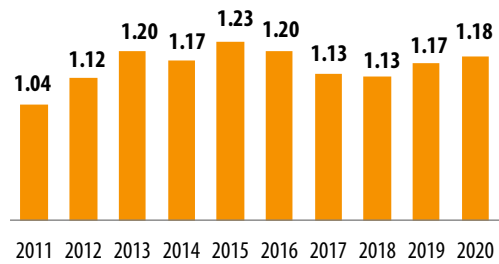

Banana - Germany - Annual retail price - Discount stores
(in €/kg | source: TWMC)