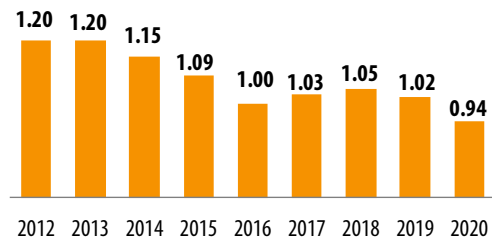

**Banana - France - Estimated monthly import price**  
(in €/box | source: CIRAD-FruiTrop)

**Banana - France - Annual import price**  
(in €/box | source: CIRAD-FruiTrop)

# United Kingdom

**Loose banana - UK - Monthly retail price**  
2020: many unlisted weeks  
(in £/kg | source: TWMC)

**Loose banana - UK - Annual retail price**  
2020: many unlisted weeks  
(in £/kg | source: TWMC)

**Prepacked banana - UK - Annual retail price**  
2020: many unlisted weeks  
(in £/kg | source: TWMC)

**Prepacked banana - UK - Monthly retail price**  
2020: many unlisted weeks  
(in £/kg | source: TWMC)