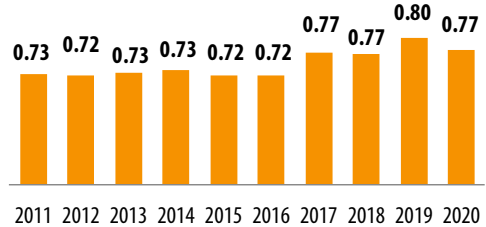

Loose banana - UK - Annual retail price
2020: many unlisted weeks
(in £/kg | source: TWMC)