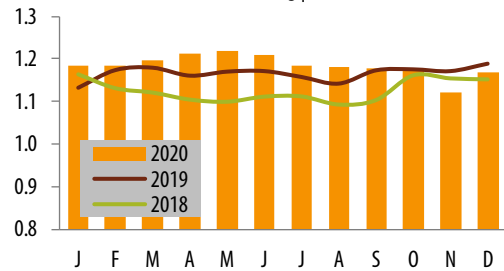

Germany

Banana - Germany - Monthly retail price
Discount stores (in €/kg | source: TWMC)