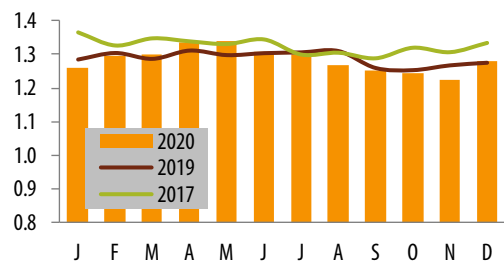

# Germany

**Banana - Germany - Monthly retail price**  
**Discount stores** (in €/kg | source: TWMC)

**Banana - Germany - Annual retail price - Discount stores**  
(in €/kg | source: TWMC)

**Banana - Germany - Monthly retail price**  
**excl. discount stores** (in €/kg | source: national authorities)