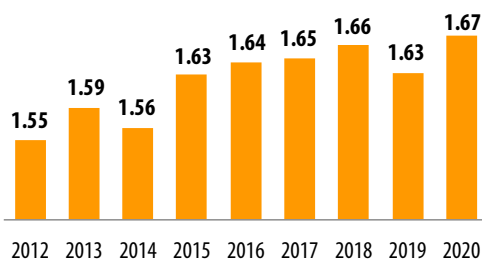

# France

**Banana - France - Monthly retail price**  
(in €/kg | sources: RNM, CIRAD-FruiTrop)

**Banana - France - Annual retail price**  
(in €/kg | sources: RNM, CIRAD-FruiTrop)

**Banana - France - Annual promotional retail price**  
2020: many unlisted weeks  
(in €/kg | sources: RNM, CIRAD-FruiTrop)

**Banana - France - Estimated monthly import price**  
(in €/box | source: CIRAD-FruiTrop)

**Banana - France - Annual import price**  
(in €/box | source: CIRAD-FruiTrop)