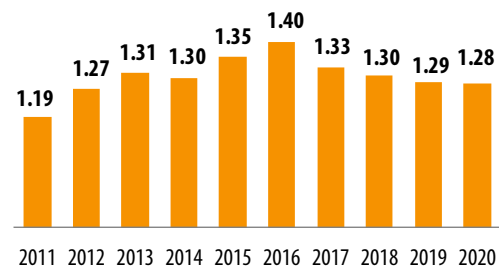

Banana - Germany - Annual retail price
excl. discount stores (in €/kg | source: TWMC)