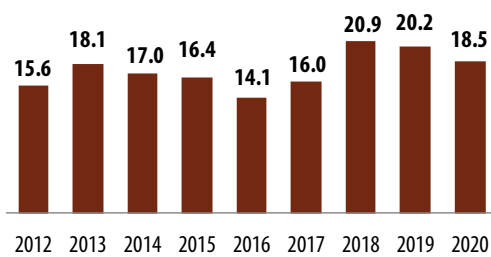

Banana - Spain - Super extra annual import price
(in €/box | source: CIRAD-FruiTrop)