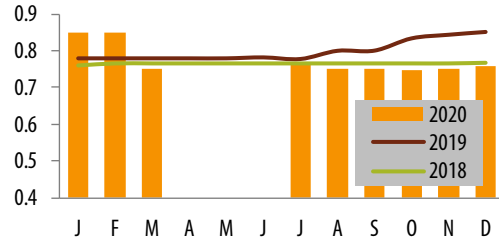

# France

**Banana - France - Monthly retail price**  
(in €/kg | sources: RNM, CIRAD-FruiTrop)

**Banana - France - Annual retail price**  
(in €/kg | sources: RNM, CIRAD-FruiTrop)

**Banana - France - Annual promotional retail price**  
2020: many unlisted weeks  
(in €/kg | sources: RNM, CIRAD-FruiTrop)

**Banana - France - Estimated monthly import price**  
(in €/box | source: CIRAD-FruiTrop)

**Banana - France - Annual import price**  
(in €/box | source: CIRAD-FruiTrop)

# United Kingdom

**Loose banana - UK - Monthly retail price**  
2020: many unlisted weeks  
(in £/kg | source: TWMC)

**Loose banana - UK - Annual retail price**  
2020: many unlisted weeks  
(in £/kg | source: TWMC)